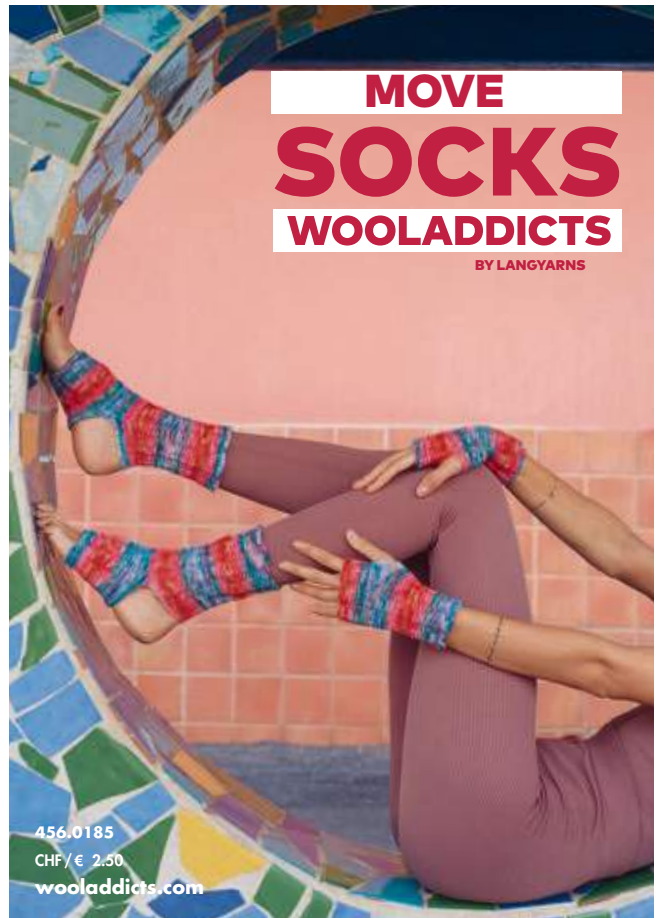

NEW!
BOOKLET WOOLADDICTS SOCKS
NEW QUALITY: MOVE

MOVE

The world is at your feet. This yarn is designed to move. No more boring socks that soon fall apart. MOVE is extra strong, breathable and provides enough warmth even for those with the very coldest toes.

75% virgin wool, 25% nylon 400m/100g NN 2.5-3

ITEM# 1126